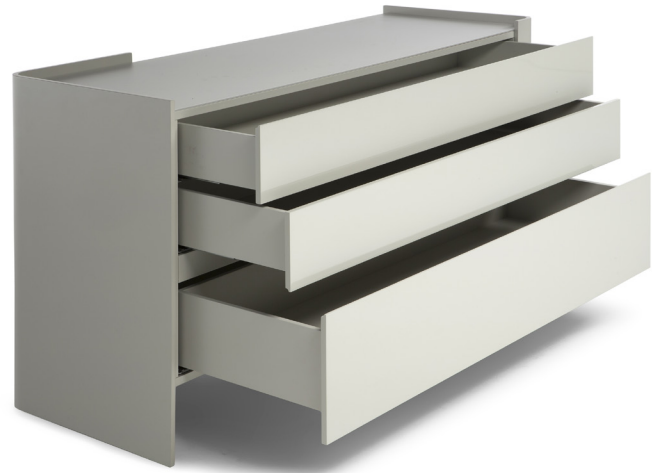

■ B01003X

■ B01003X

■ B01004X

■ B01004X

■ B01006X (left side)

■ B01001X (right side)

ALL PICTURES SHOWN ARE FOR ILLUSTRATIVE PURPOSE ONLY. ACTUAL PRODUCT MAY VARY DUE TO PRODUCT ENHANCEMENT.

SCHEMATICS

BEDSIDE TABLE LEFT

50cm x 60cm H 53cm
19,69" x 23,62" H 20,87"

BEDSIDE TABLE RIGHT

50cm x 60cm H 53cm
19,69" x 23,62" H 20,87"

60cm x 50cm H 53cm
23,62" x 19,69" H 20,87"

CHEST OF DRAWERS

50cm x 140cm H 78cm
19,69" x 55,12" H 30,71"